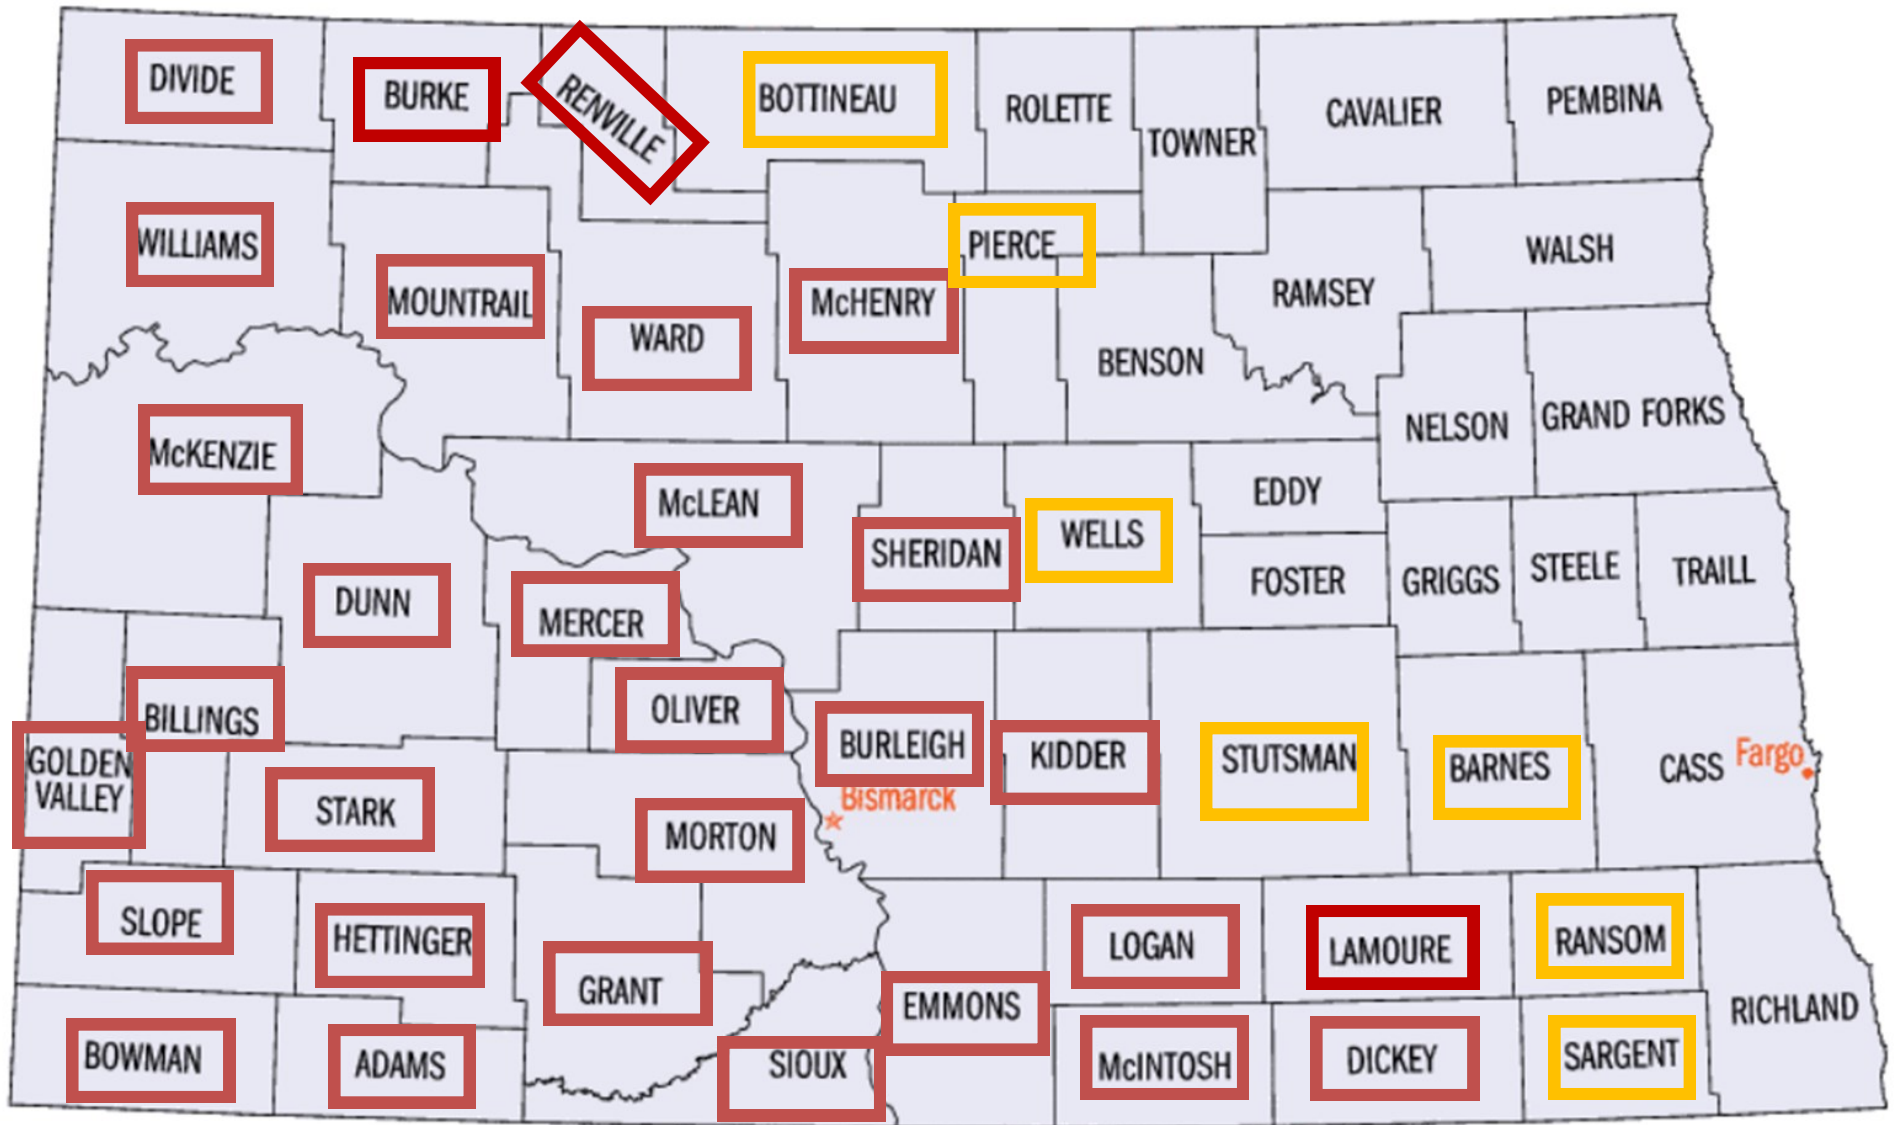

37 North Dakota Counties with SBA Disaster Loan Assistance Available as of Aug. 7, 2017

Primary Drought Disaster Counties—30

Contiguous Drought Disaster Counties—7

Updated 8/9/2017 per SBA ND Declarations 15196, 15203, 15212, 15234
 Please check each Fact Sheet for incident dates and application filing deadlines per disaster.